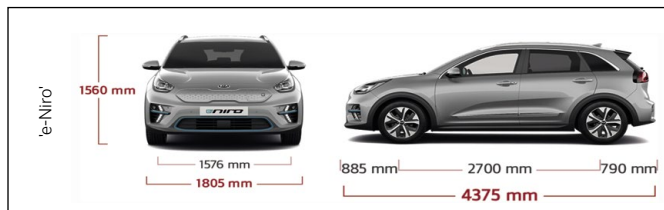

Technical specification

Engine	Petrol		EV	
	Self-Charging Hybrid 139 bhp	Plug-in Hybrid 139 bhp	39 kWh 134 bhp	64 kWh 201 bhp
Drivetrain				
Cubic capacity	1,580	1,580	0	0
Max. power, bhp at rpm	139 / 5,700	139 / 5,700	134 / 2,600~8,000	201 / 3,800~8,000
Max. torque, Nm at rpm	265 / 4,000	265 / 4,000	395 / 0~2,400	395 / 0~3,600
1 speed automatic transmission	-	-	✓	✓
6 speed automatic transmission	✓	✓	-	-
Gear ratios				
1st	4.639	4.639	-	-
2nd	2.826	2.826	-	-
3rd	1.841	1.841	-	-
4th	1.386	1.386	-	-
5th	1.000	1.000	-	-
6th	0.772	0.772	-	-
7th	-	-	-	-
8th	-	-	-	-
Reverse	3.385	3.385	-	-
Final Gear Ratio	3.510	3.648	-	-
Suspension & tyres				
Front suspension	Macpherson Strut		Macpherson Strut	
Rear Suspension	Multi link		Multi link	
16" Tyres	205/60R16	205/60R16	-	-
17" Tyres	-	-	215/55R17	215/55R17
19" tyres	225/45R18	N/A	-	-
Fuel & SCR				
Fuel Type	Petrol	Petrol	-	-
Fuel tank capacity, litres	45.0	43.0	-	-
Selective Catalytic Reduction (SCR)	N/A	N/A	-	-
SCR tank capacity, litres	N/A	N/A	-	-
Regulated emissions				
Carbon Monoxide (mg/km)	160.1	74.7 (weighted)	-	-
Total Hydrocarbons (mg/km)	22.7	24.9 (weighted)	-	-
Nitrogen Oxide (mg/km)	3.2	7.5 (weighted)	-	-
Total Hydrocarbons + Nitrogen Oxide (mg/km)	-	-	-	-
Particulate Matter (mg/km)	0.2	0.13 (weighted)	-	-

Dimensions (mm)